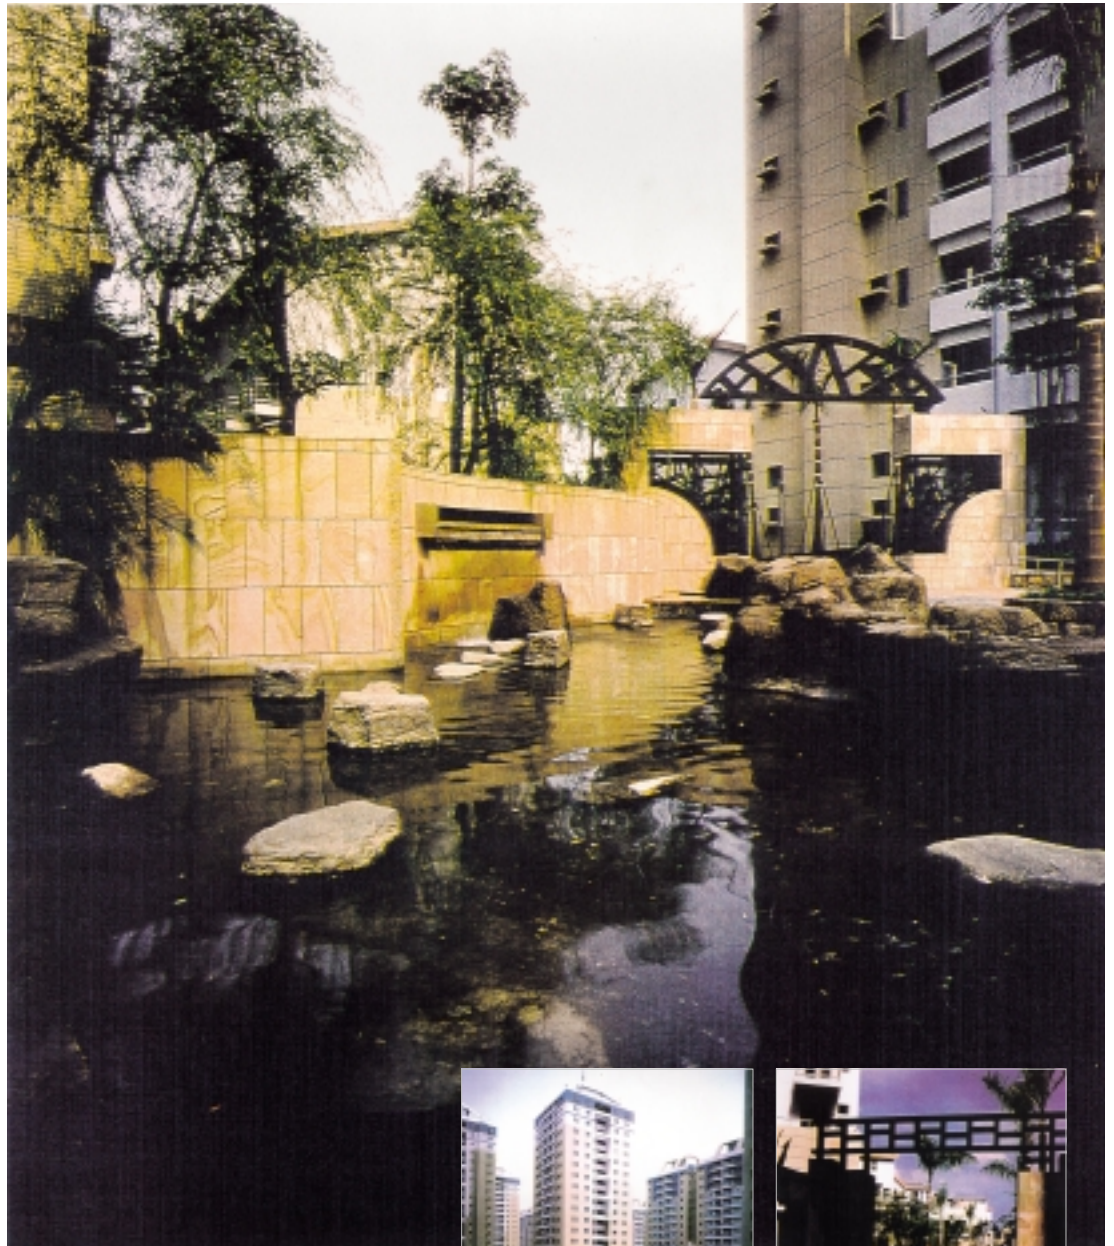

Bae Nien Lungtan, Taoyuan, Taiwan
百年龍潭大鎮 (台灣, 桃園)

12 Hectares
Planning

This project includes 2500 housing units . Major site elements include a central fountain / plaza, amphitheater, a series of linear walkway related streams, and several outdoor vine covered 'rooms' for seating.

12公頃
規劃

此計畫案住宅共有2500戶，主要的設計元素包含中央噴泉廣場區、戶外劇場、及流水穿梭其中的步道。此外，特別值得一提的是爬滿蔓藤植物設計成「房間」感覺的戶外座椅區。